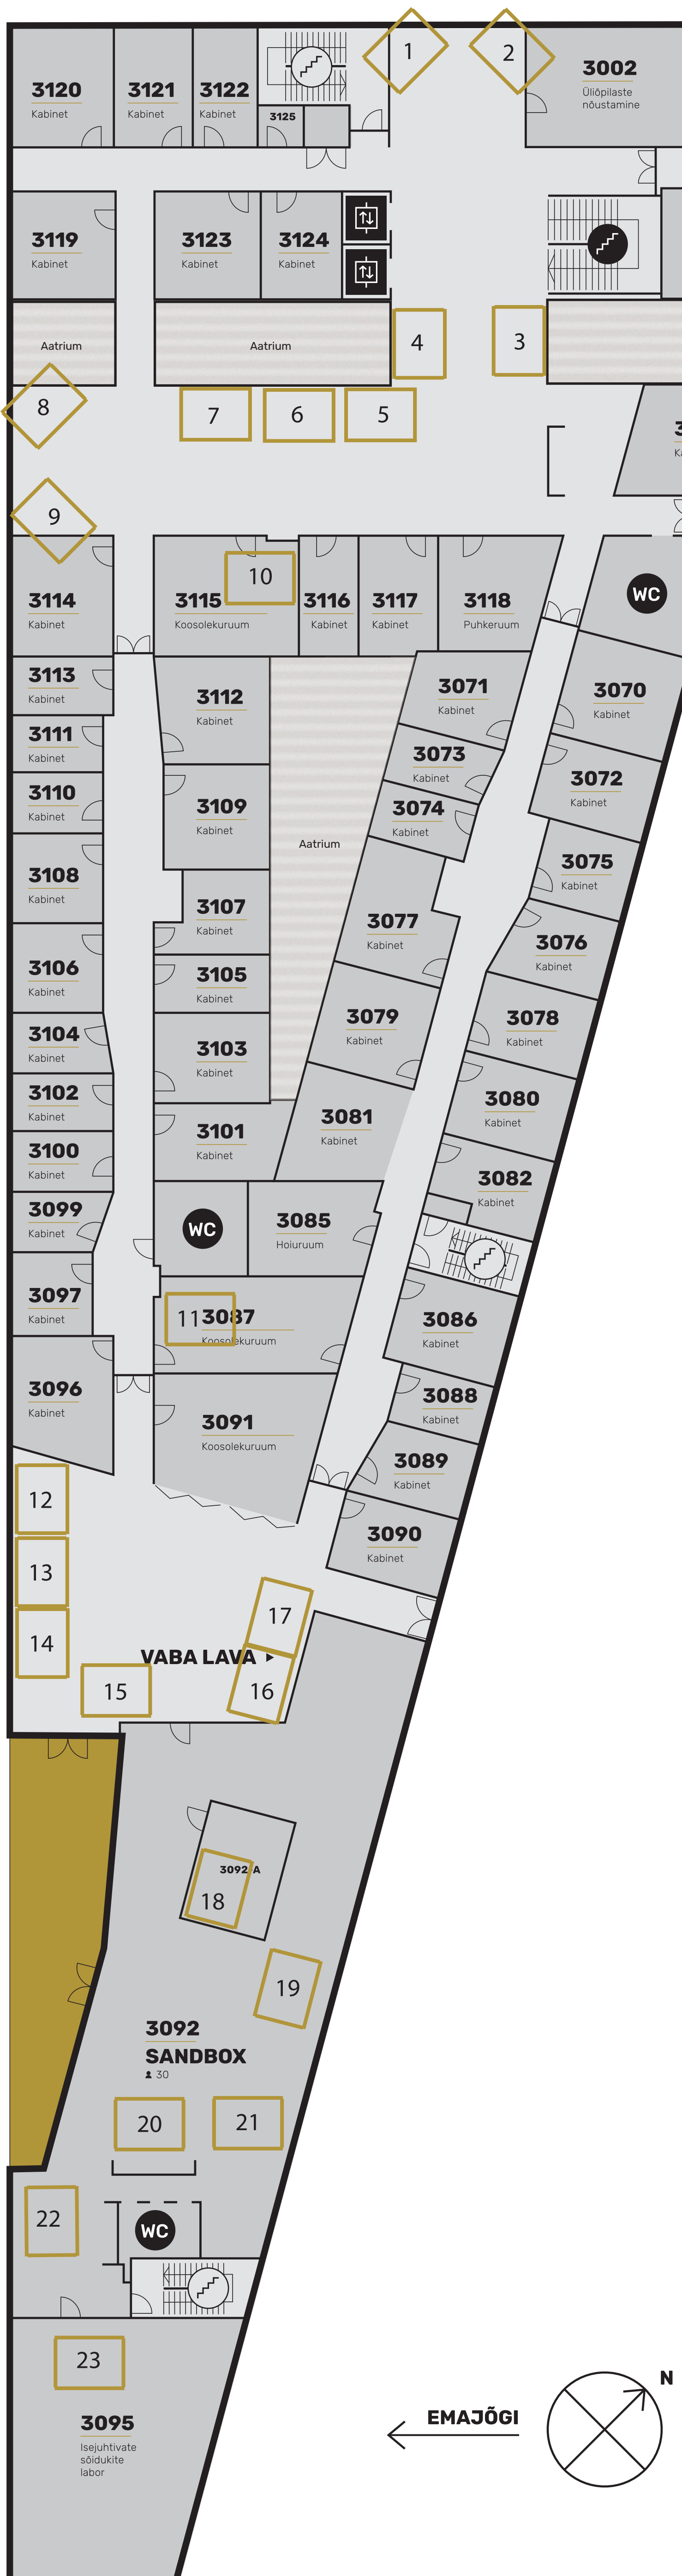

ON THE II FLOOR, YOU CAN FIND THE FOLLOWING RESEARCH GROUPS IN THEIR LABS

Room 2007 - Arvutigraafika ja virtuaalreaalsuse õppelabor / Computer Graphics and Virtual Reality Study Lab

Room 2018 - Pilvetehnoloogia labor / Cloud Computing Laboratory

Room 2020 - Informaatika didaktika töörühm / Informatics Didactics Workgroup

1. Tarkvaratehnika analüütika grupp / Software Engineering Analytics Group
2. Masinõppe uurimisrühm / Machine Learning group
3. Rakendusliku küberkaitse uurimisrühm / Applied Cyber Security Group
4. Keeletehnoloogia / Natural Language Processing
5. Suurandmete uurimisrühm / Data Systems Research Group
6. TÜ teadusarvutuste keskus / UT High Performance Computing Center
7. Terviseinformaatika uurimisrühm / Research group of health informatics
8. Disaini ja ettevõtluse uurimisrühm / Design and Business Research Group
9. Euroopa eluteaduste taristu ELIXIR / European Life Science Infrastructure ELIXIR
10. Tarkvarateaduse labor / Laboratory for Software Science
11. Biomeditsiiniline arvutinägemise labor / Biomedical Computer Vision Lab
12. Infoturbe uurimisrühm / Information Security Research Group
13. Tehisliku ja loomuliku mõistuse uurimisrühm / Natural and Artificial Intelligence Lab
14. Hajus- ja Pervasiivsüsteemide Grupp / Distributed and Pervasive Systems Group
15. Arvutusliku genoomika uurimisrühm / Computational Genomics Lab
16. Krüptograafia uurimisrühm / Cryptography Research Group
17. Kodeerimisteooria ja infoedastuse uurimisrühm / Coding and Information Transmission
18. Inimkogemuse ja interaktsiooni disain Lab / Human Experience & Interaction Design Lab
19. ATI ettevõtluskoostöö / UniTartuCS Industry Collaboration
20. Inimkesksete infosüsteemide uurimisrühm / Research Group of Human-Centric Information Systems
21. Intelligentsete transpordisüsteemide labor / Intelligent Transportation Systems Lab
22. VIDAL: Visuaal- ja andmeanalüütika laboratoorium / VIDAL: The Visual and Data Analytics Laboratory
23. Isejuhtivate sõidukite labor / Autonomous Driving Lab